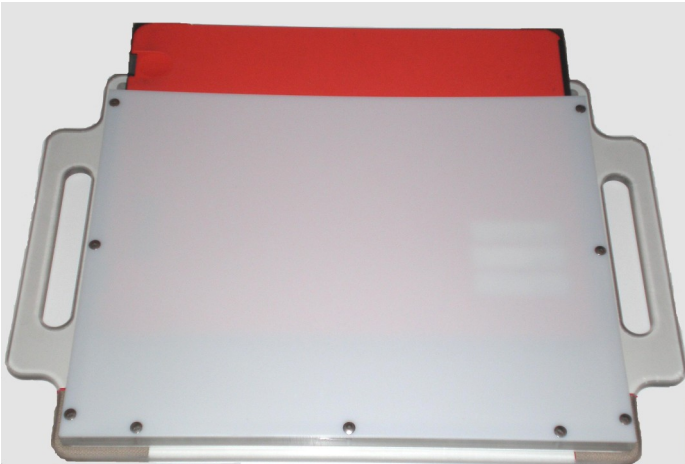

ANIMAL EZ GUIDE

**ANIMAL
EZ GUIDE**

The **Animal EZ Guide** is beneficial for Veterinary Radiology because it reduces injury and speeds up X-ray procedures.

The **Animal EZ Guide** enables Caretakers the ability to be more **Efficient, Effective, and Productive.**

TOUCHING LIVES
ONE INNOVATION AT
A TIME**

A PRODUCT

OF:

Specifications

14x17 EZ Guide

Single Handle

Length: 17" x 22" (L x W)

Dual Handles

Length: 17" x 24" (L x W)

Triple Handles

Length: 19" x 24" (L x W)

*** All models weigh under 9 lbs**

*** Includes 1 Year Warranty**

The Animal EZ Guide holder is the most solidly constructed and cost effective animal image protector on the market. The Animal EZ Guide allows X-ray exams to be performed on small and large animals. The Animal EZ Guide is ideal to use for Weight Bearing and Podiatry exams on small and large animals. The Animal EZ Guide offers protection for your Radiology Investments and reduces possible injury to the caretaker.

The **Animal EZ Guide** is:

Solidly Constructed

- **Single, Dual, or Triple handles** provides the support needed to position the cassette holder underneath the animals and carry it easily
- Protects your **X-ray Cassettes, CR Cassettes, and DR Wireless and Wired Detectors** from **damage, liquids, scratches and stains**
- Built with **clear Lexan** enabling the ability to see the image field of view at all times
- Tested to withstand **1000 lbs**